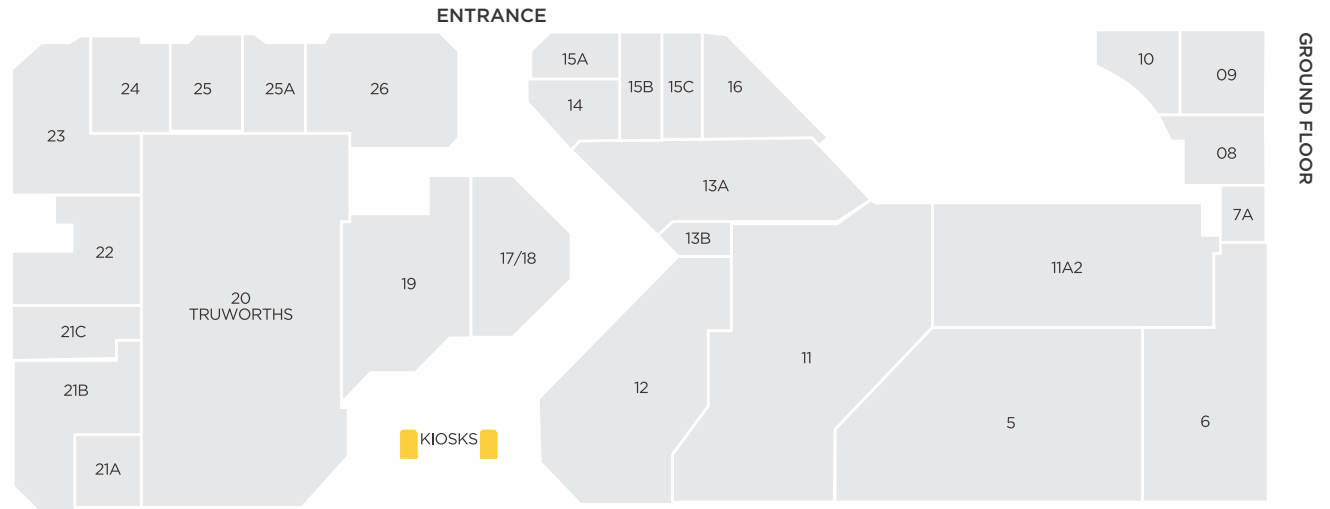

EXHIBITION RATE CARD

COURT 1: ACKERMANS

R500 per day (Excl. VAT)
R2,500 per week (Excl. VAT)
2m X 2m (Against the wall)

COURT 2: SHOPRITE

R500 per day (Excl. VAT)
R2,500 per week (Excl. VAT)
2m X 2m

BENEFITS OF EXHIBITING AT VAALGATE SHOPPING CENTRE