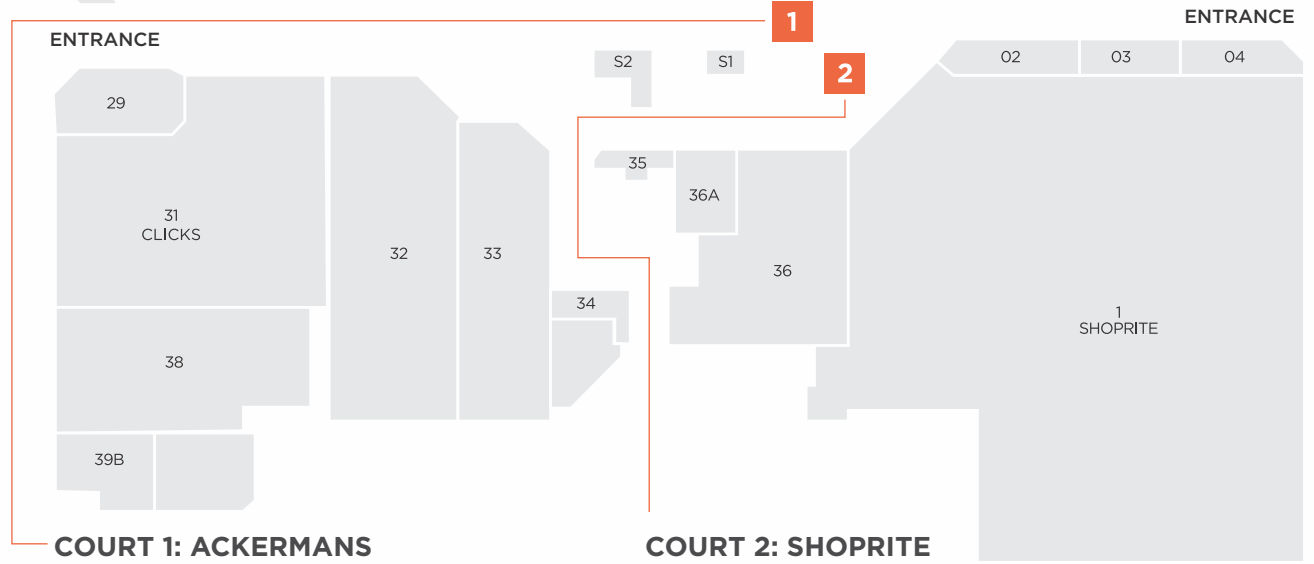

EXHIBITION RATE CARD

COURT 1: ACKERMANS

R500 per day (Excl. VAT)
R2,500 per week (Excl. VAT)
2m X 2m (Against the wall)

COURT 2: SHOPRITE

R500 per day (Excl. VAT)
R2,500 per week (Excl. VAT)
2m X 2m

BENEFITS OF EXHIBITING AT VAALGATE SHOPPING CENTRE

EXHIBITION RATE CARD

IMPORTANT INFO & CENTRE RULES

- Bookings are only confirmed once proof of payment is received.
- Height restriction of 1.5m.
- Stand should be kept neat and clean at all times.
- You may not exceed the allocated area.
- No loud disruptive sounds on premises.
- Rates of exhibition are subject to change without notice.